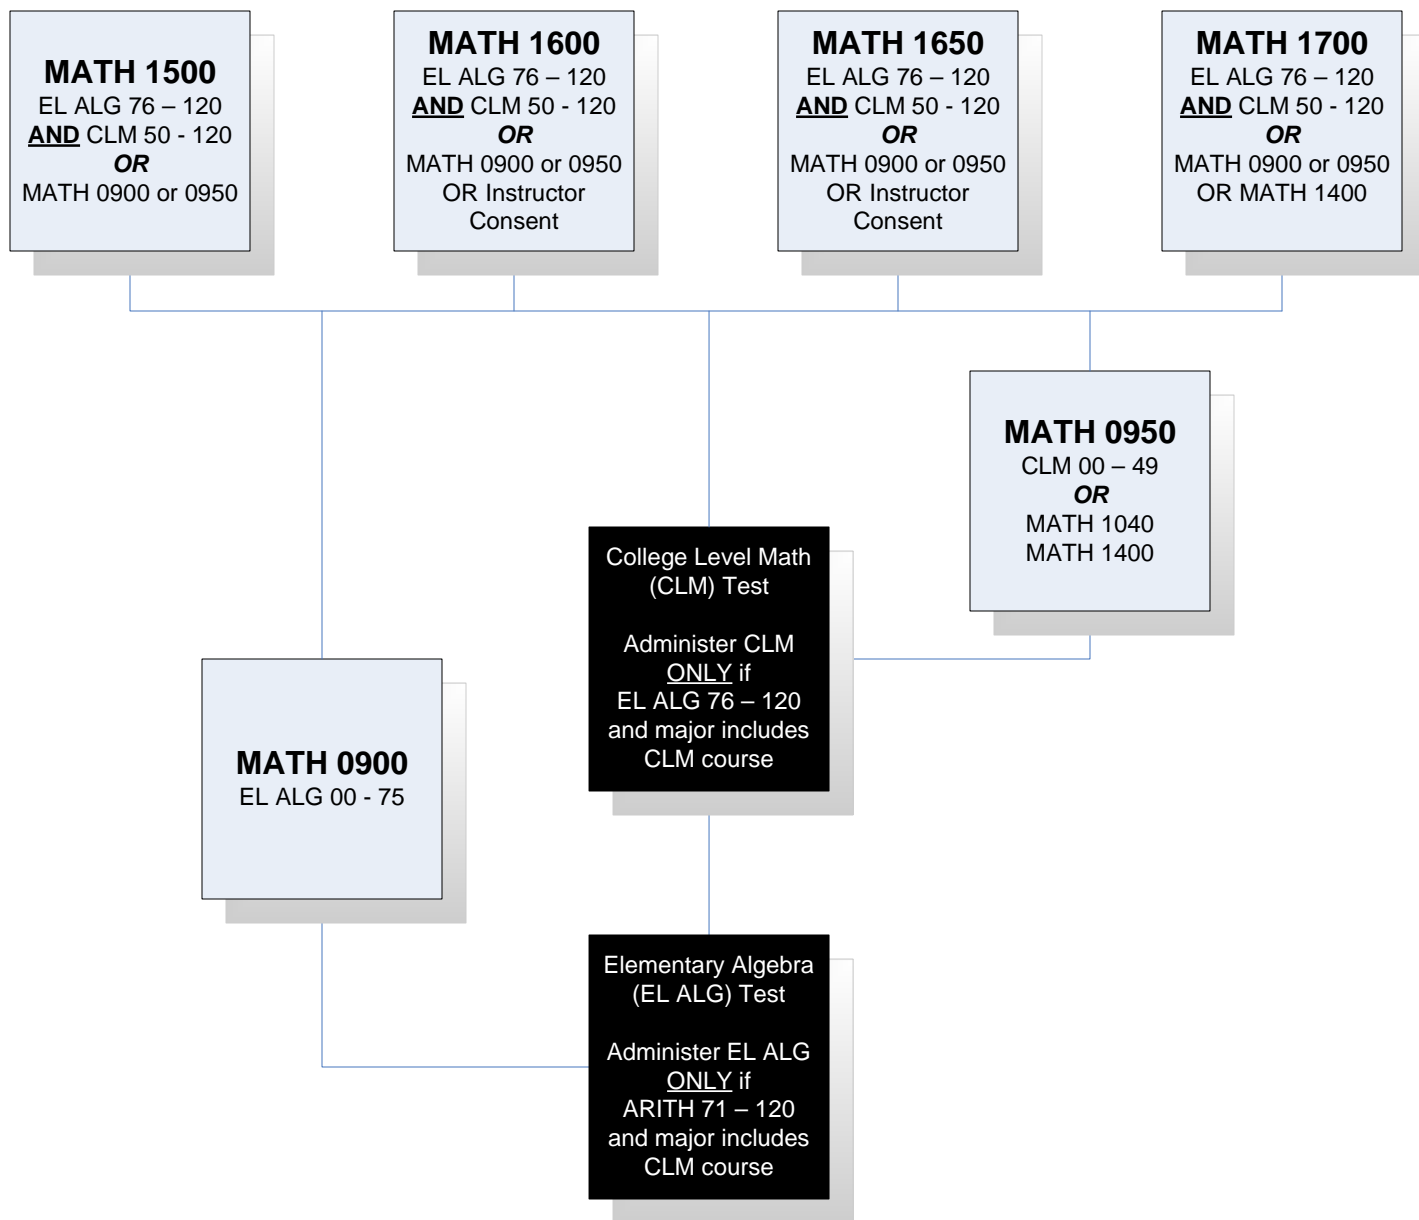

# ACCUPLACER

## Elementary Algebra and College Level Math Placements

Effective for students that (1) are beginning their program Fall 2008 or after, AND  
 (2) submitted their application and/or test scores to Admissions 02.12.08 or after.

**College-level courses.** A college-level course is a college or university course that meets college-level standards. Credits earned in a college-level course apply toward the requirements of a certificate, diploma, or degree.

MATH 1500 Mathematical Ideas; MATH 1600 College Algebra; MATH 1650 College Trigonometry; MATH 1700 Pre-Calculus

**Developmental-level courses.** A developmental-level course is a course designed to prepare a student for entry into college-level courses. Developmental-level course credits do not apply toward a certificate, diploma, or degree.